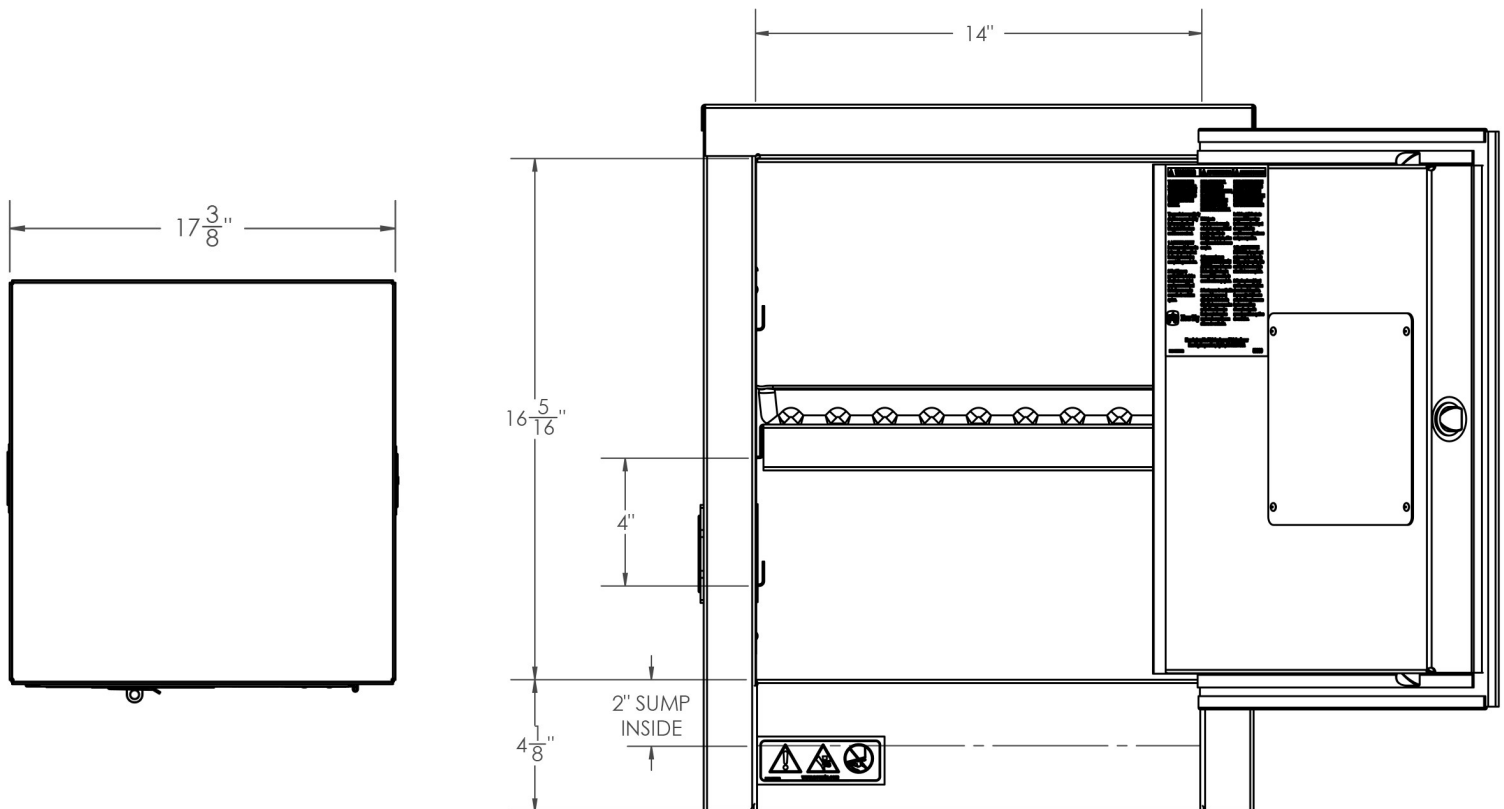

Dimensions for CAB1100

New Pig

One Pork Avenue
Tipton, PA 16684-0304

newpig.com

North America: **1-800-468-4647**

Europe: **+31 (0)76 596 92 50**

China: **+86-21-400 921 5178**

PIG, PIG logo are registered trademarks in USA and other countries. See tm.newpig.com